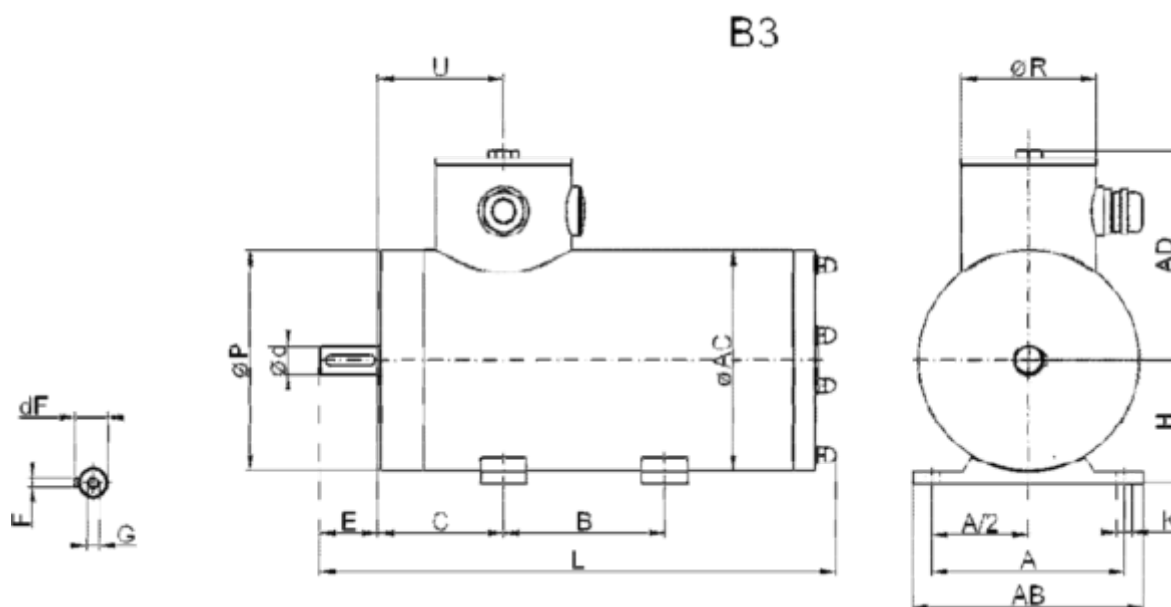

Article number: 25560001841270

Description: BEGE stainless steel AC motor EBS63L-4 IEC63 B3  
0,18KW 1400 rpm 3x230/400V 50HZ IP69K PTC

## Measures

A = 100	E = 23	Ød = 11
A/2 = 50	F = 4	ØR = 76
AB = 125	G = M4	
AC = 114	H = 63	
AD = 117	K = 7	
B = 80	L = 237	
C = 40	P = 114	
dF = 12.5	U = 105	